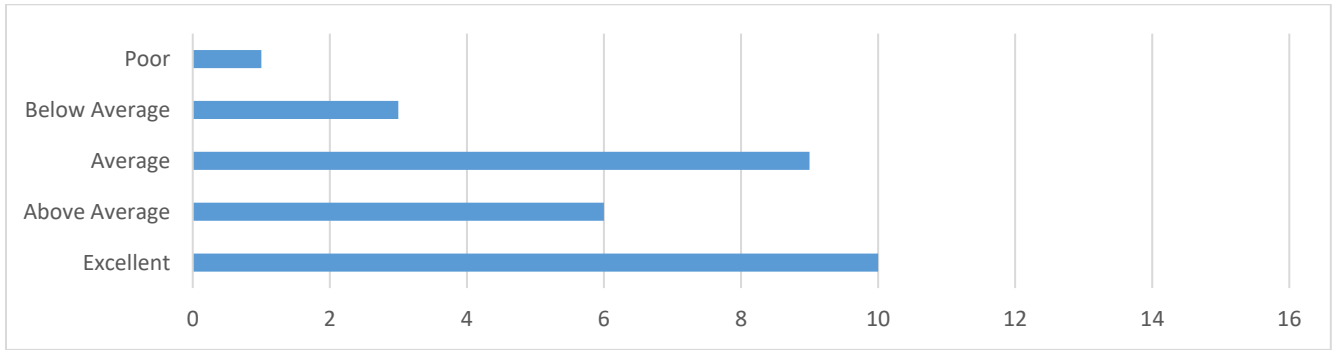

Average: 4.48

3. How likely are you to implement concepts learned in this session?

Average: 4.45

4. Please rate your understanding of AEBG Data Requirements prior to attending this session.

Average: 3.72

5. Please rate your understanding of AEBG Data Requirements after attending this session.