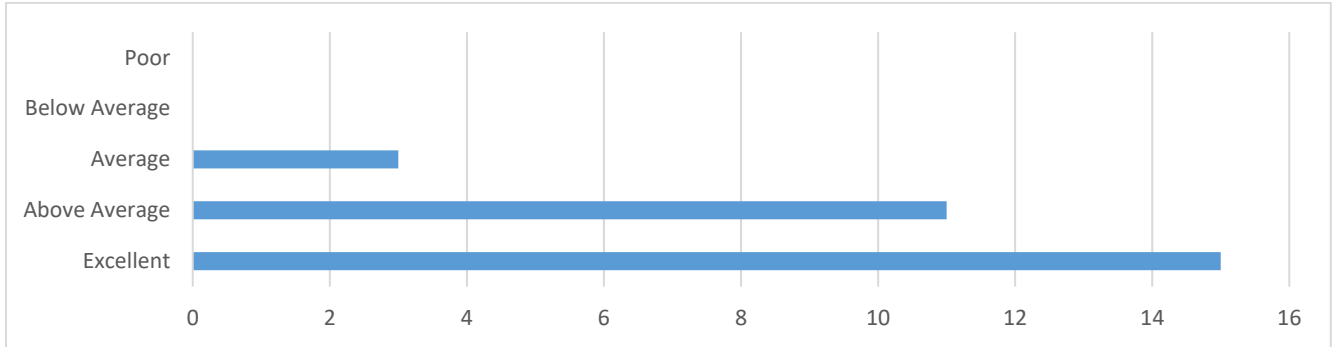

ESL Session Presentation Evaluation Responses (29)

Poor (1) Below Average (2) Average (3) Above Average (4) Excellent (5)

1. Based on your experience today, please rate this workshop.

Average: 4.41

2. How helpful was the content presented in this session?