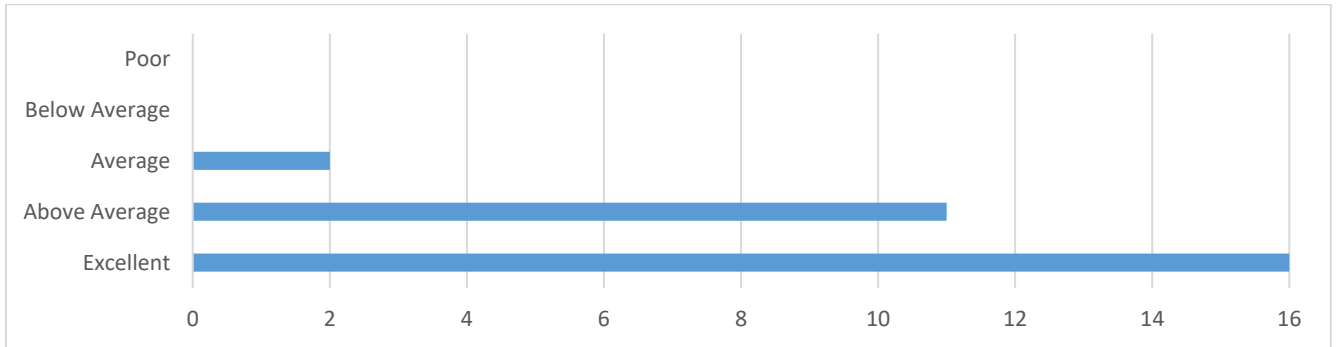

2. How helpful was the content presented in this session?

Average: 4.48