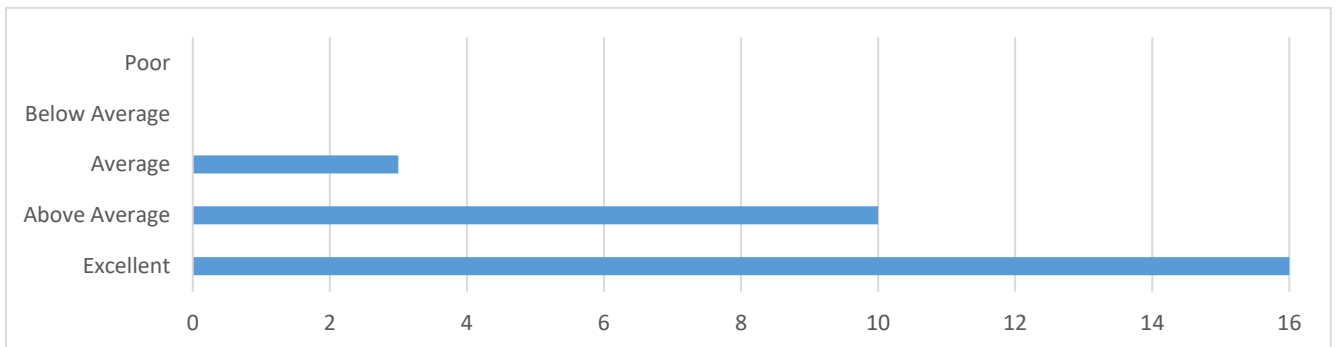

ESL Session Presentation Evaluation Responses (29)

Poor (1) Below Average (2) Average (3) Above Average (4) Excellent (5)

1. Based on your experience today, please rate this workshop.

Average: 4.41

2. How helpful was the content presented in this session?

Average: 4.48

3. How likely are you to implement concepts learned in this session?

Average: 4.45

4. Please rate your understanding of AEBG Data Requirements prior to attending this session.

Average: 3.72

5. Please rate your understanding of AEBG Data Requirements after attending this session.