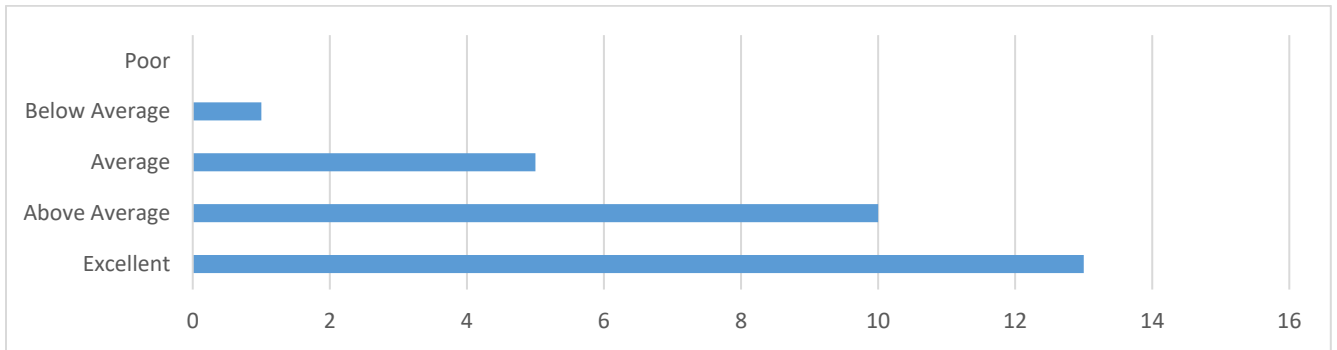

6. Improvement

Average: +0.48