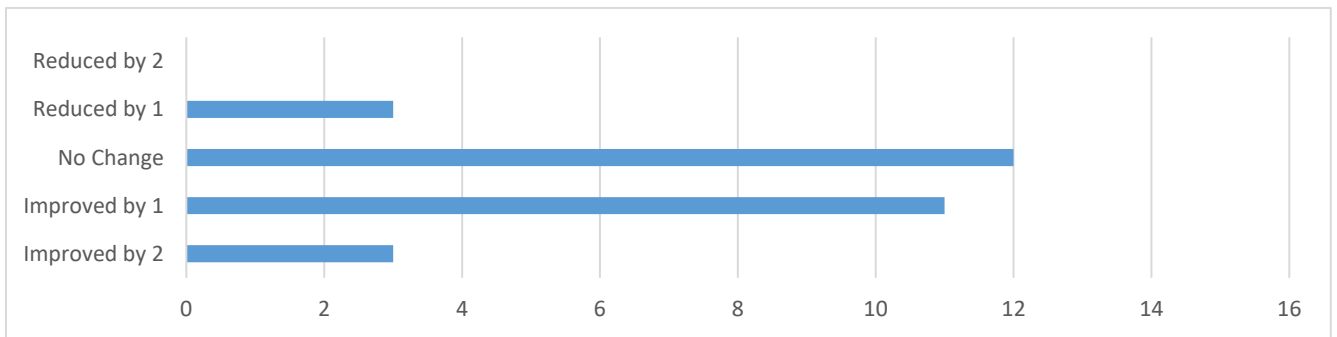

Comments or Suggestions

- Good role plays. Nice to have time to talk with colleagues.
- Great conference
- We need more time to develop ideas.
- More time for group discussions.
- Great